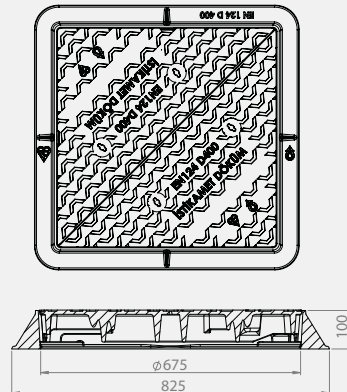

MANHOLE COVERS

NEW PRODUCT

Product Code : 1157

• Ductile iron

Product Code	Class	Dimensions (mm)			Weight (kg)
		A	O	H	
iD1157	C250	690X690	583X583	45	41,5

Product Code : 1158

• Ductile iron
• GRP Sealing Plate

Product Code	Class	Dimensions (mm)			Weight (kg)
		A	O	H	
iD1158	D400	Ø820	Ø750	Ø100	135

Product Code : 1160

• Ductile iron

Product Code	Class	Dimensions (mm)			Weight (kg)
		A	O	H	
iD1160	D400	Ø825	Ø675	Ø100	109