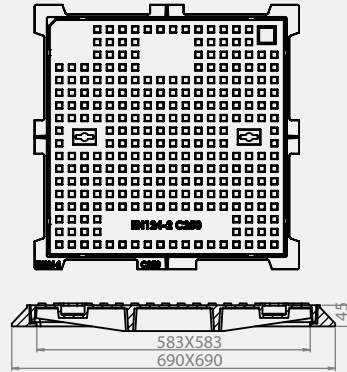

MANHOLE COVERS

NEW PRODUCT

Product Code : 1157

• Ductile iron

Product Code	Class	Dimensions (mm)			Weight (kg)
		A	O	H	
iD1157	C250	690X690	583X583	45	41,5

Product Code : 1158

• Ductile iron
• GRP Sealing Plate

Product Code	Class	Dimensions (mm)			Weight (kg)
		A	O	H	
iD1158	D400	Ø820	Ø750	Ø100	135

Product Code : 1160

• Ductile iron

Product Code	Class	Dimensions (mm)			Weight (kg)
		A	O	H	
iD1160	D400	Ø825	Ø675	Ø100	109