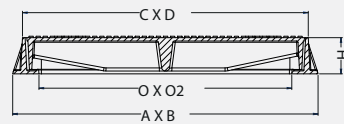

MANHOLE COVERS

Product Code : 1068

- Ductile iron
- EPDM rubber gasket

Product Code	Class	Dimensions (mm)							Weight (kg)
		A	B	C	D	O	O2	H	
İD1068	D400	900	1110	820	1025	700	910	80	140

Product Code : 1068

- Ductile iron
- EPDM rubber gasket

Product Code	Class	Dimensions (mm)							Weight (kg)
		A	B	C	D	O	O2	H	
İD1068	D400	900	1610	820	1535	700	1420	80	210