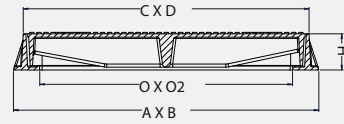

MANHOLE COVERS

Product Code : 1068

- Ductile iron
- EPDM rubber gasket

Product Code	Class	Dimensions (mm)							Weight (kg)
		A	B	C	D	O	O2	H	
İD1068	D400	900	1110	820	1025	700	910	80	140

Product Code : 1068

- Ductile iron
- EPDM rubber gasket

Product Code	Class	Dimensions (mm)							Weight (kg)
		A	B	C	D	O	O2	H	
İD1068	D400	900	1610	820	1535	700	1420	80	210